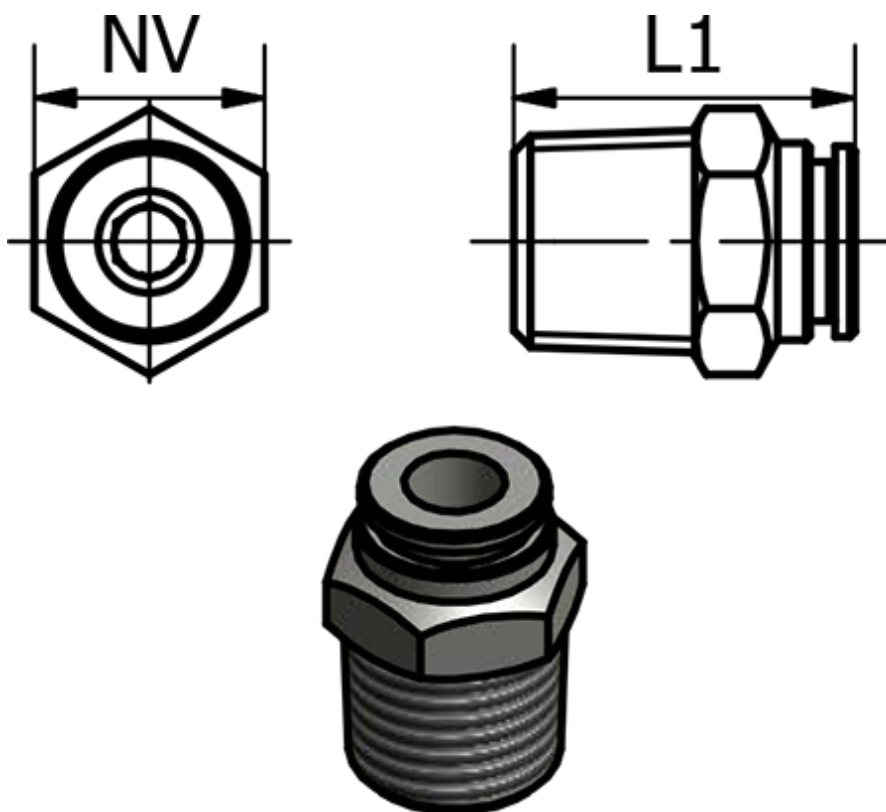

Article number: 586450186ES

Description: Stainless steel, straight union 45.018-06 ES, $\text{Ø}6$ - R 1/8"
conical thread

Measures

--
--
L1 = 20.5
NV = 12
SW = -